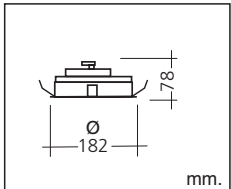

Aygıt Kodu Luminaire Code	Watt	Volt	Akım Current	Led Adeti Led Number	Renk Colour
L AN2401001	6 x 1W (1,4W)	4V	350mA	6	Beyaz, yeşil, mavi / White, green, blue
L AN2401002	6 x 1W (1,4W)	4V	350mA	6	Ilık beyaz / Warm white
L AN2401003	6 x 1W (1,05W)	4V	350mA	6	Kırmızı / Red
L AN2401004	6 x 3W	4,3V	700mA	6	Beyaz, yeşil, mavi / White, green, blue
L AN2401005	6 x 3W	4,3V	700mA	6	Ilık beyaz / Warm white
L AN2401006	6 x 3W (2,1W)	3V	350mA	6	Kırmızı / Red
L AN2401007	6 x 4W (4,3W)	4,3V	1050mA	6	Beyaz / White

Kit Kodu Kit Code	Kullanıldığı Aygıt Used Luminaires	Açıklama Description	Ağırlık Weight (gr.)
L KT2101008	L AN2401001-2-3	PowerEmitter 6x1 / 6,3W-8,4W /350mA Led Kiti	80
L KT2101009	L AN2401006	PowerEmitter 6x3 / 12,6W / 350mA Led Kiti	680
L KT2101010	L AN2401004-5	PowerEmitter 6x3 / 18W / 700mA Led Kiti	680
L KT2101011	L AN2401007	PowerEmitter 6x4 / 25,8W / 1050mA Led Kiti	680