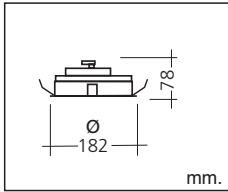

Lamba seçenekleri / Lamp options:

Kod Code	Açıklama Description
LD120115	3x1W Yeşil /Green 10° (VS)
LD120116	3x1W Mavi /Blue 10° (VS)
LD120117	3x1W Beyaz /White 20°(VS) 6700K
LD120120	3x3W Yeşil /Green 10° (VS)
LD120121	3x3W Mavi /Blue 10° (VS)
LD120122	3x3W Beyaz /White 20°(VS) 7000K
LD120124	3x4W İlk beyaz /Warm white 10° (VS) 6950K