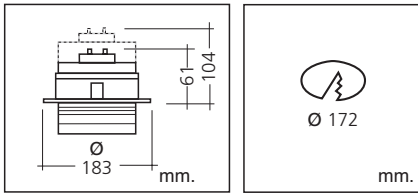

Specification:

Electrostatic powder coated, die-cast aluminium outer frame, adjustable 4 cm. up and down in vertical axis and 360° horizontally on its own axis, die-cast aluminium inner frame, orientable aluminium body, 15°-30°-45° reflector angle, glare shield, %99.8 pure polished or matt pattern aluminium reflector, tempered protection glass.

Renk: Siyah, beyaz, gri, metalik gri.

Colour: Black, white, gray, metallic gray.

Lamba renkleri / Lamp colour:

Kod Code	Lamba Lamp	Renk Colour
LM120201	HCl-T	Soğuk beyaz / Cool white
LM120202	HCl-T	Ilık beyaz / Warm white
LM120203	HCl-T	SHOPLIGHT (Ilık / Warm)

Aygıt Kodu Luminaire Code	Watt	Lamba Lamp	Duy Lampholder
L AN2002001	1 x 35W	HCl-T	G12
L AN2002002	1 x 70W	HCl-T	G12

Kit Kodu Kit Code	Watt	Balast Ballast	Ağırlık Weight (gr.)
L KT0201007	1 x 35W	E	610
L KT0201010	1 x 70W	E	650

E: HF elektronik balast/HF electronic ballast

Lütfen tercih ettiğiniz Kit Kodunu Aygıt Kodu ile birlikte belirtiniz./Please inform preferred Kit Code with the Luminaire Code.